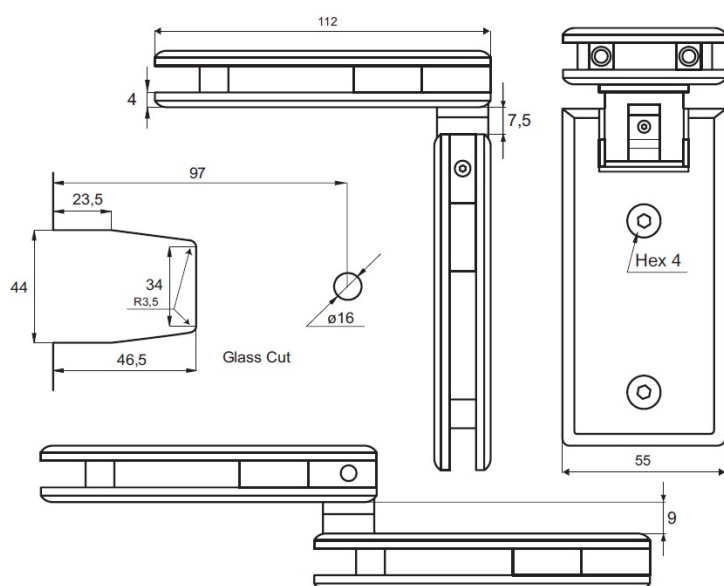

PRODUCT SHEET

Description:

Shower Hinge "King I", 90DG, Alu-Look, Glass/Glass, 6-10mm Glass Thickness, w/Angle Adjustment & 25DG Return, Function, Brass Material, Rectangular Shape, Rounded Edges & Corners

Item number:

15.24.147-5

Units	Box	Carton	HS Code	Barcode
Pcs.	1	20	8302100090	
				5704866441193

SISO A/S

Mileparken 11
DK-2740 Skovlunde
Denmark
VAT: DK 24786013

Phone +45 45 830 900

www.siso.dk
siso@siso.dk

Danske Bank
Nytorv Branch
Copenhagen
SWIFT: DABADKKK

Account no.
4180 3112 112936
IBAN Account
DK7230003112112936